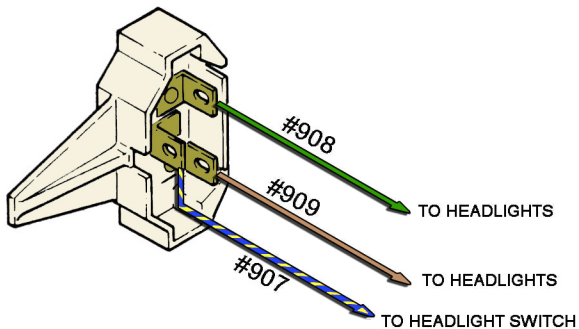

HEADLIGHT DIMMER SWITCHES

PAINLESS
PERFORMANCE PRODUCTS

GM COLUMN MOUNTED

GM FLOOR MOUNTED